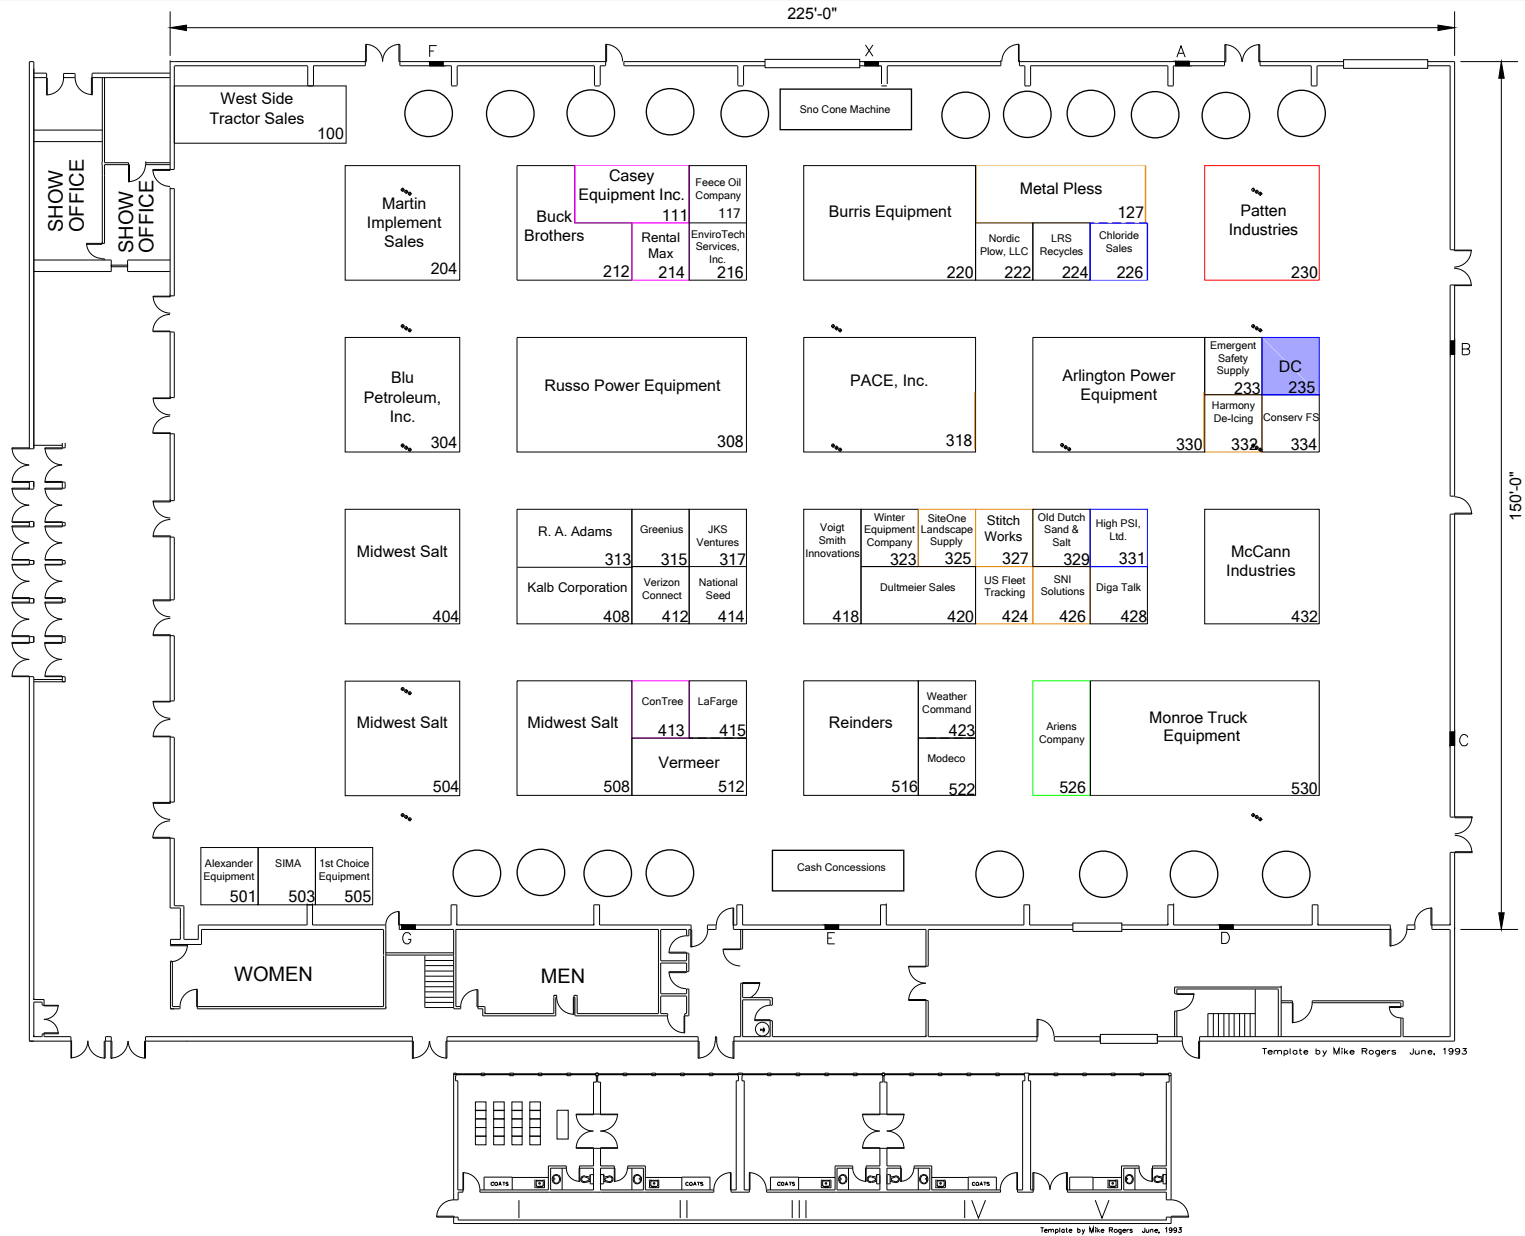

LEGEND:

- DC = DELUXE CORNER
- DI - DELUXE INLINE
- ISL - ISLAND
- I - INLINE
- PA - PREMIUM AISLE

**PHEASANT RUN RESORT AND
CONVENTION CENTER
MEGA EXPOCENTER**

SHOW:

SCALE: 1/16" = 2'

DATE:

DRAWN BY: